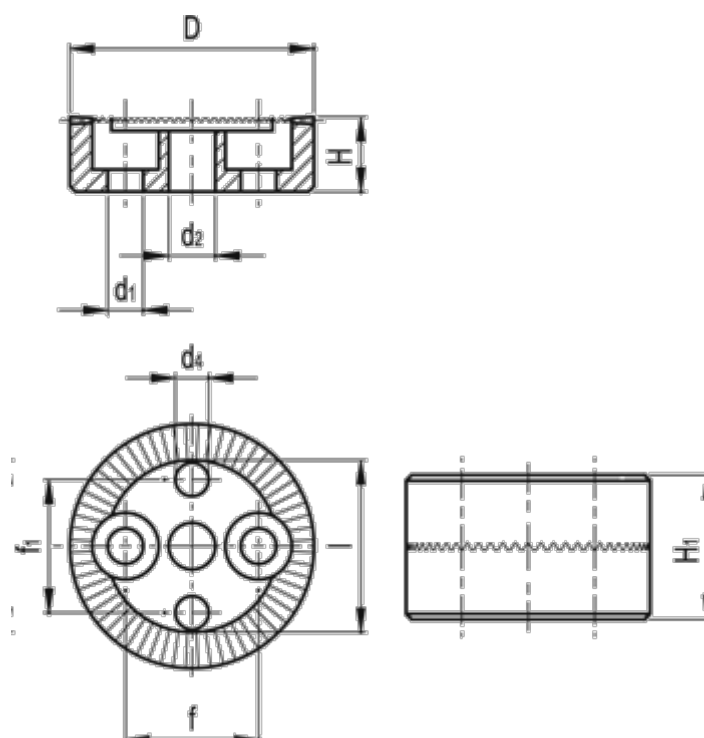

Article number: 20655533

Description: E+G Serrated locking plate
GN 187.4-27-48-B-ST

Measures

D	= 27	l	= 19.5
d	= M5	Number of teeth	= 48
d1	= 4.3	Weight (g)	= 24
d4 H11	= 4		
f	= 15		
f1	= 15		
H +/-0.9	= 7.5		
H1	= 15		